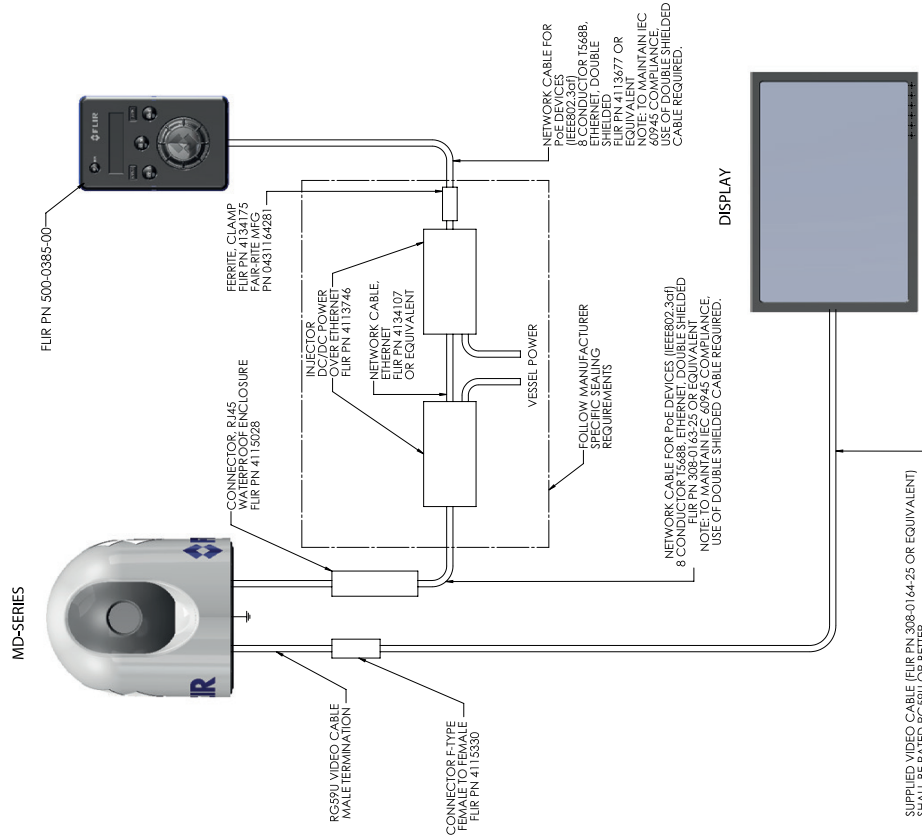

MD-SERIES INSTALLATION

JCU CONTROL - NO POE SWITCH

JCU CONTROL - POE SWITCH